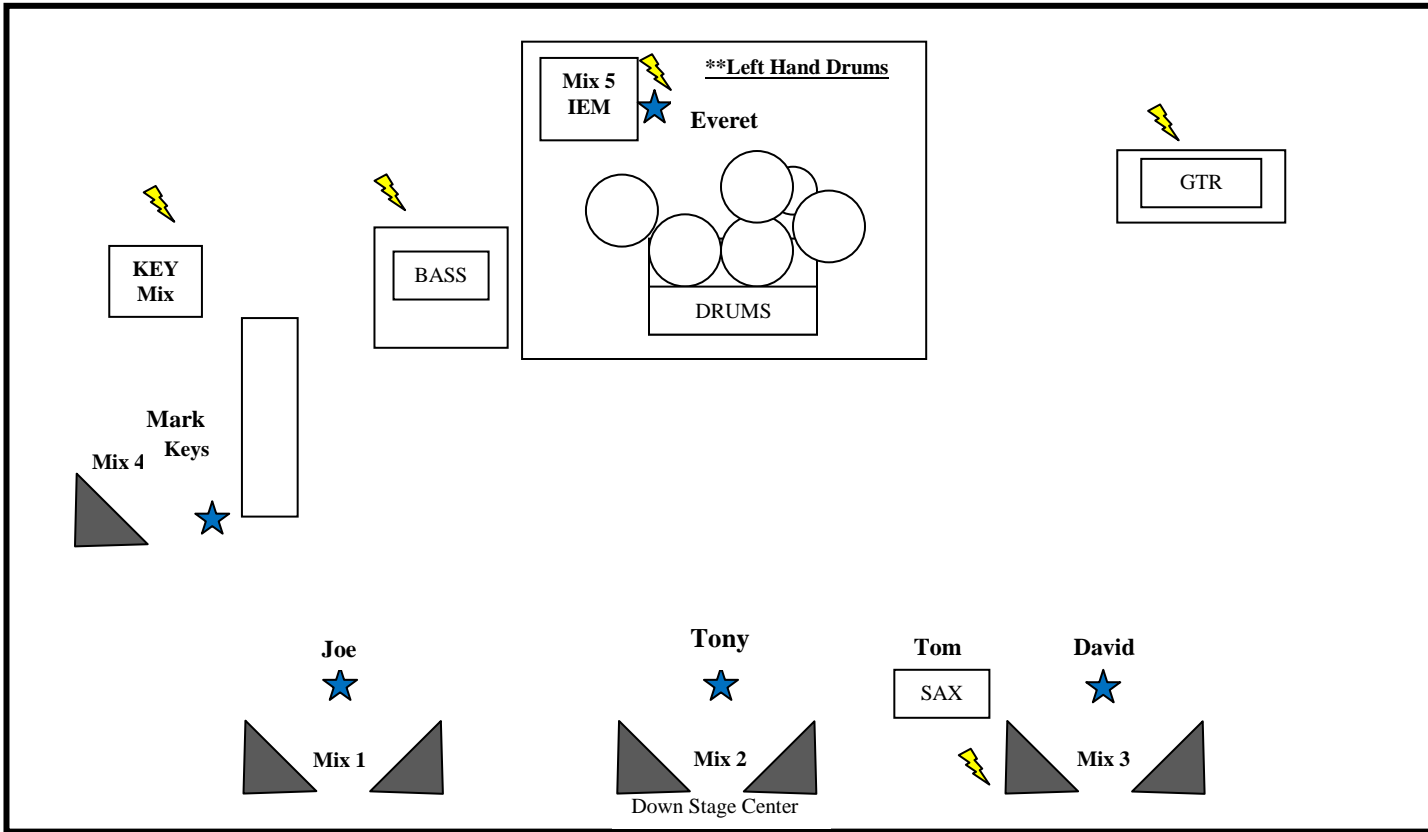

## Bump Kitchen STAGE

**CONTACT –**  
 Mark Bittler  
 (360)259-1545  
 markbittler@gmail.com

#	Input	Microphone	Stand	#	Input	Micorphone	Stand
1	Kick	Shure Beta 52	Inside	13	Bass Mic	Senn MD421	Short Boom
2	Snare Top	Shure SM 57	Short Boom	14	Keys Left	XLR Out	--
3	Snare Bottom	Shure SM 57	Short Boom	15	Keys Right	XLR Out	--
4	Snare #2	Shure SM 57	Short Boom	16	Sax	XLR Out	--
5	Hi Hat	Condenser	Short Boom	17	Guitar	Shure SM 57	Short Boom
6	Rack 1	Audix D6	Short Boom	18			
7	Rack 2	Audix D6	Short Boom	19	Vocal – Drum	Shure SM 58	Tall Boom
8	Floor 1	Audix D6	Short Boom	20	Vocal - Key	Shure SM 58	Tall Boom
9	Ride (under)	Condenser	Short Boom	21	Vocal – SR (Bass)	Shure SM 58	Tall Boom
10	OH SR	Condenser	Tall Boom	22	Vocal - SL (Gtr)	Shure SM 58	Tall Boom
11	OH SL	Condenser	Tall Boom	23	Lead Vocal (Center)	Shure SM 58	Straight
12	Bass DI	XLR Out	-	24			