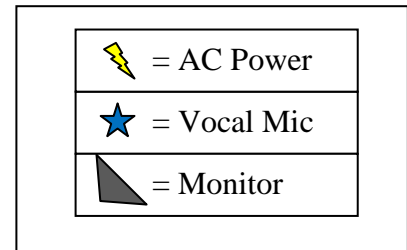

## Bump Kitchen STAGE

**CONTACT –**  
 Mark Bittler  
 (360)259-1545  
 markbittler@gmail.com

#	Input	Microphone	Stand	#	Input	Micorphone	Stand
1	Kick	Shure Beta 52	Inside	13	Bass Mic	Senn MD421	Short Boom
2	Snare Top	Shure SM 57	Short Boom	14	Keys Left	XLR Out	--
3	Snare Bottom	Shure SM 57	Short Boom	15	Keys Right	XLR Out	--
4	Snare #2	Shure SM 57	Short Boom	16	Sax	XLR Out	--
5	Hi Hat	Condenser	Short Boom	17	Guitar	Shure SM 57	Short Boom
6	Rack 1	Audix D6	Short Boom	18			
7	Rack 2	Audix D6	Short Boom	19	Vocal – Drum	Shure SM 58	Tall Boom
8	Floor 1	Audix D6	Short Boom	20	Vocal - Key	Shure SM 58	Tall Boom
9	Ride (under)	Condenser	Short Boom	21	Vocal – SR (Bass)	Shure SM 58	Tall Boom
10	OH SR	Condenser	Tall Boom	22	Vocal - SL (Gtr)	Shure SM 58	Tall Boom
11	OH SL	Condenser	Tall Boom	23	Lead Vocal (Center)	Shure SM 58	Straight
12	Bass DI	XLR Out	-	24			